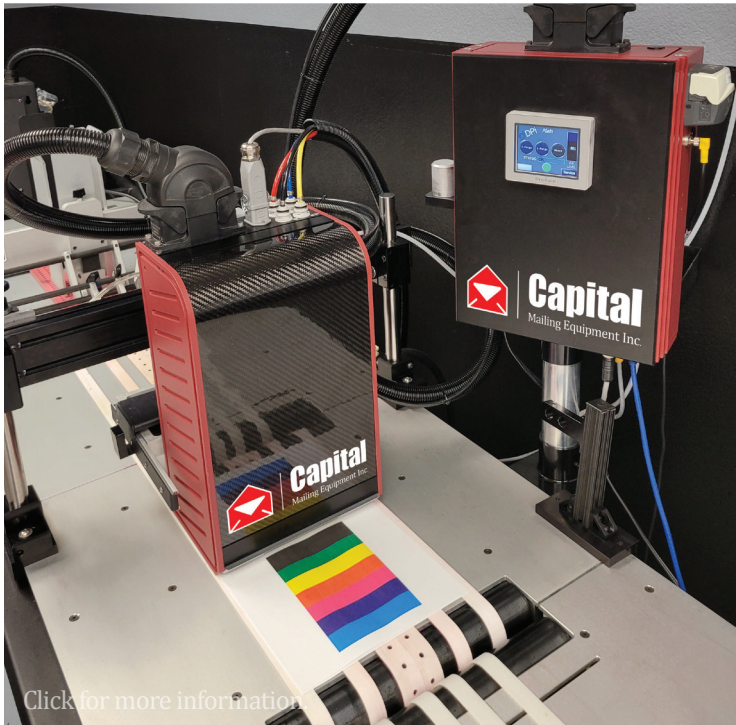

Capital
Mailing Equipment Inc.

COLOR
ENVELOPE
PRINTER

Click for more information

Hawk 4C Envelope Printer

Ideal for On-Demand Full Color Personalized Envelopes, Card stocks and more!

OVERVIEW

Capital Mailing Equipment is proud to announce the all New Hawk 4C Inkjet System designed for full color high speed Envelopes, Postcards, Packaging and Bindery applications.

The New Hawk 4C includes Qty. (4) 4.25" Inch Kyocera aqueous print heads with beautiful full color PDF workflow software.

- ◆ Full color gets opened!

Start your mailing campaign with will full color

- ◆ Print On Demand with full color variable envelopes and postcards.

FEATURES

- ◆ Water based inks
- Includes Software & Controller
- Windows Based PC
- QPress Layout Software
- Print Control Software
- Optional PDF Software
- ◆ Optimize layout for cut sheet or web
- ◆ Step and repeat tools built in
- ◆ Easily apply variable data, barcodes or graphics
- ◆ Numbering, barcoding, serialization
- ◆ Text, graphic, and barcode rotation
- ◆ Barcode shaving for improved quality (material with high dot gain)

PERFORMANCE

- Speeds
- 600x900 dpi up to 166 fpm
- 600x600 dpi up to 250 fpm
- 600x450 dpi up to 333 fpm
- 600x300 dpi up to 500 fpm
- Drop Volume: adjustable 7, 11, 14 pl
- 33% speed increase with AQ Head
- Cure / Drying can impact max line speed